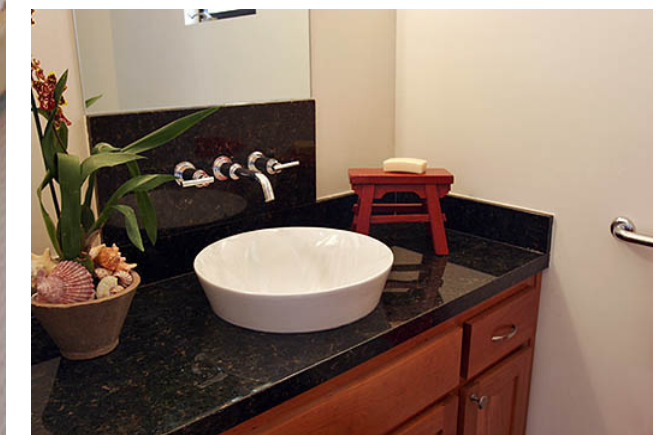

This sophisticated contemporary home above the Claremont Hotel, designed by Lubroth Zylberberg Architects, provides beautiful spaces for living. This large and distinguished home, situated on a sizeable lot, was designed skillfully to maximize the use of its site. The floor plan provides effortless access between the beautiful interior spaces and the outdoors with numerous terraces, private patios and garden. This home is perfect for entertaining and comfortable everyday living with its dramatic living room, formal dining room and adjacent open kitchen and family room with walls of windows and doors to the outside.

The dramatic spaces of this home are perfectly balanced by the warmth of cherry wood floors and a superb use of materials which include granite, marble, and limestone. Dramatic and modern, this home includes five bedrooms, all are suites, and five and one half baths. One of the bedrooms lends itself to being a perfect guest suite or office with its own entrance. The stunning primary master suite is a true retreat and opens to a very beautiful sitting room with a Bay view, an impressive master bath, and a balcony. The wonderful "great room" encompasses the kitchen, eating area and the family room with a fireplace and its own terrace, marvelously planned and executed.